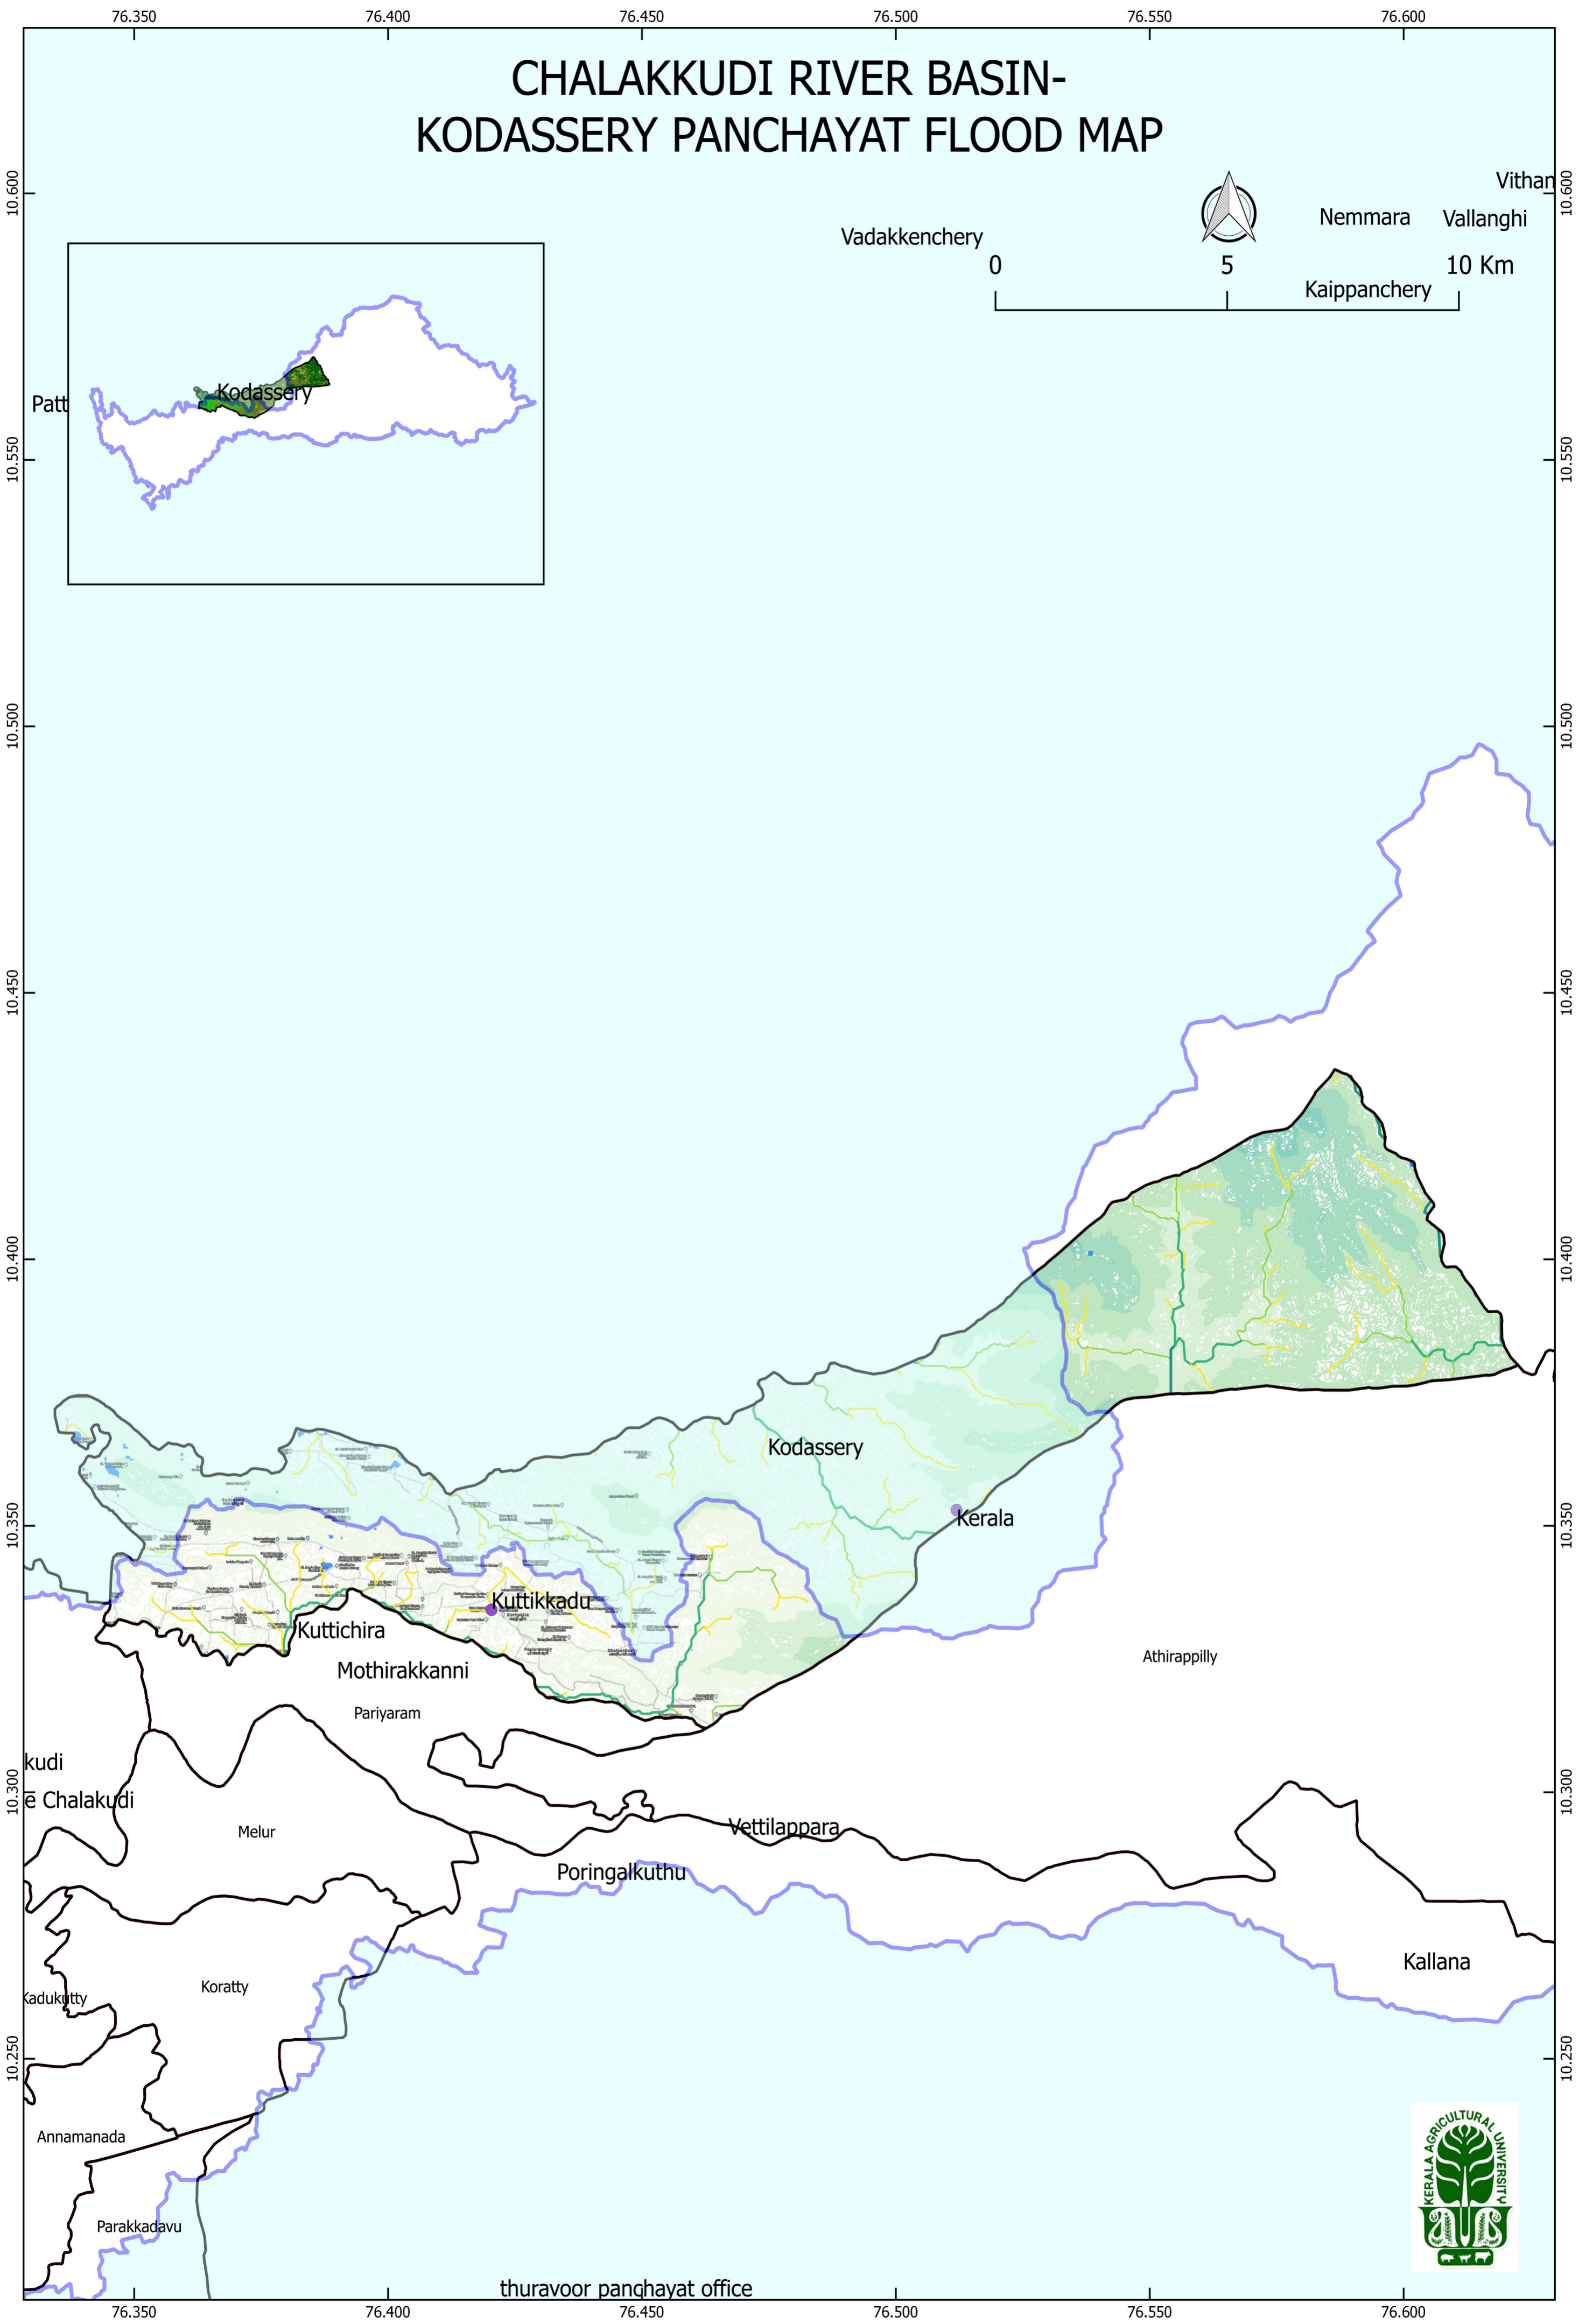

CHALAKUDI RIVER BASIN- KODASSERY PANCHAYAT FLOOD MAP

thuravoor panchayat office